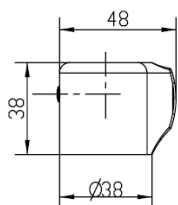

CHOICES Handles

Product Specification

Finish: Chrome plated to BS EN 248
Product Type: Contemporary

CHC 6IN C

CHC 3IN C

CHC SNUB C

CHC SCOOP C

CHC CLUB C