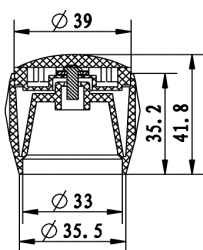

CHOICES Handles

Product Specification

Finish: Chrome plated to BS EN 248
Product Type: Contemporary

CHC 6IN C

CHC 3IN C

CHC SNUB C

CHC SCOOP C

CHC CLUB C