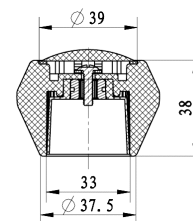

CHOICES Handles

Product Specification

Finish: Chrome plated to BS EN 248
Product Type: Contemporary

CHC 6IN C

CHC 3IN C

CHC SNUB C

CHC SCOOP C

CHC CLUB C