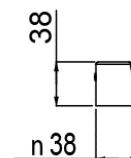

CHOICES Handles

Product Specification

Finish: Chrome plated to BS EN 248
Product Type: Contemporary

CHC 6IN C

CHC 3IN C

CHC SNUB C

CHC SCOOP C

CHC CLUB C