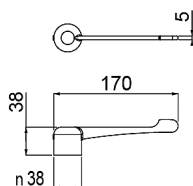

CHOICES Handles

Product Specification

Finish: Chrome plated to BS EN 248
Product Type: Contemporary

CHC 6IN C

CHC 3IN C

CHC SNUB C

CHC SCOOP C

CHC CLUB C