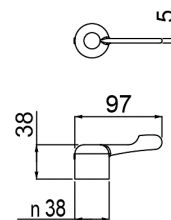

CHOICES Handles

Product Specification

Finish: Chrome plated to BS EN 248
Product Type: Contemporary

CHC 6IN C

CHC 3IN C

CHC SNUB C

CHC SCOOP C

CHC CLUB C