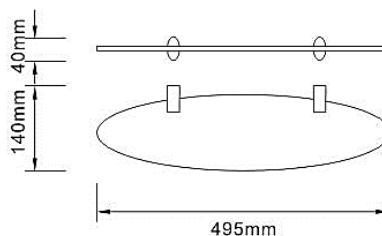

OVAL Glass Shelf

Product Specification

Product Code: OV SHELF C
 Finish: Chrome
 Product Type: Contemporary
 Construction: Brass/ Glass

Additional Information:

- Dimensions:

Height	40 mm
Width	495 mm
Depth	140 mm
- Chrome plated to BS EN 248
- Glass shelf made with toughened glass to BS EN 12150-2:2004
- Other accessories available from the Oval range:

Robe Hook	OV HOOK C
Towel Rail	OV RAIL C
Soap Dish	OV DISH C
Tumbler & Holder	OV HOLD C
Toilet Roll Holder	OV ROLL C
Towel Ring	OV RING C

Technical Advice: For further information please call 0844 7016273 or email customer@bristan.com.