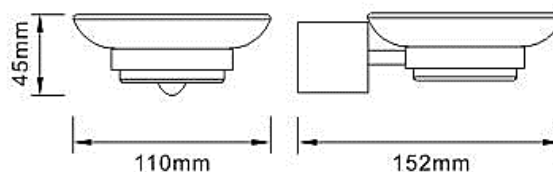

OVAL Soap Dish

Product Specification

Product Code: OV DISH C
 Finish: Chrome
 Product Type: Contemporary
 Construction: Brass/ Glass

Additional Information:

•Dimensions:

Height	45 mm
Width	110 mm
Depth	152 mm

•Chrome plated to BS EN 248

•Other accessories available from the Oval range:

Robe Hook	OV HOOK C
Towel Rail	OV RAIL C
Glass Shelf	OV SHELF C
Tumbler & Holder	OV HOLD C
Toilet Roll Holder	OV ROLL C
Towel Ring	OV RING C