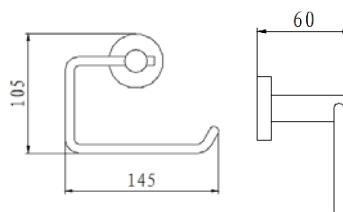

### Additional Information:

•Dimensions:

Height	105 mm
Width	148 mm
Depth	60 mm

•Chrome plated to BS EN 248

•Other accessories available from the Round range:

Towel Ring	RD RING C
Robe Hook	RD HOOK C
Soap Dish	RD DISH C
Towel Rail	RD RAIL C