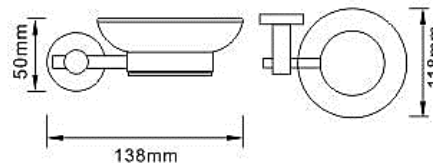

TECHNICAL DATA SHEET

BRISTAN

ROUND Soap Dish

Product Specification

Product Code: RD DISH C
Finish: Chrome
Product Type: Contemporary

Additional Information:

•Dimensions:

| | |
|--------|--------|
| Height | 50 mm |
| Width | 138 mm |
| Depth | 118 mm |

•Chrome plated to BS EN 248

•Other accessories available from the Round range:

| | |
|--------------------|-----------|
| Towel Ring | RD RING C |
| Robe Hook | RD HOOK C |
| Towel Ring | RD RAIL C |
| Toilet Roll Holder | RD ROLL C |