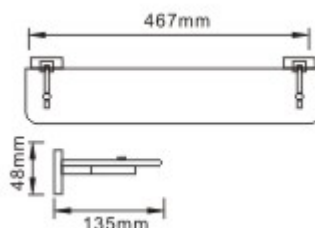

SQUARE Glass Shelf

Product Specification

Product Code:	SQ SHELF C
Finish:	Chrome plated
Product Type:	Contemporary
Construction:	Toughened glass

Additional Information:

- Dimensions:

Height	48 mm
Width	467 mm
Depth	135 mm

- Chrome plated to BS EN 248

- Glass shelf made with toughened safety glass to BS EN 12150-2:2004

- Other accessories available from the Square range:

Soap Dish	SQ DISH C
Tumbler and Holder	SQ HOLD C
Hook	SQ HOOK C
Towel Rail	SQ RAIL C
Towel Ring	SQ RING C
Toilet Roll Holder	SQ ROLL C