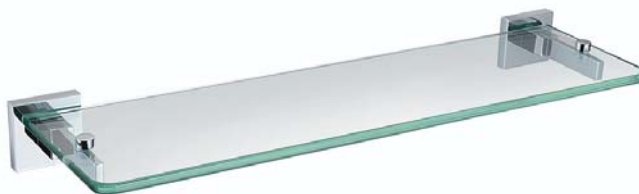

SQUARE Glass Shelf

Product Specification

Product Code:	SQ SHELF C
Finish:	Chrome plated
Product Type:	Contemporary
Construction:	Toughened glass

Additional Information:

- Dimensions:

Height	48 mm
Width	467 mm
Depth	135 mm

- Chrome plated to BS EN 248

- Glass shelf made with toughened safety glass to BS EN 12150-2:2004

- Other accessories available from the Square range:

Soap Dish	SQ DISH C
Tumbler and Holder	SQ HOLD C
Hook	SQ HOOK C
Towel Rail	SQ RAIL C
Towel Ring	SQ RING C
Toilet Roll Holder	SQ ROLL C