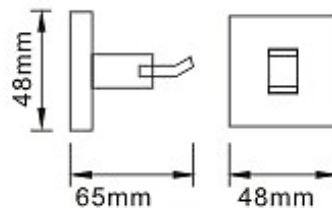

TECHNICAL DATA SHEET

BRISTAN

SQUARE Robe Hook

Product Specification

Product Code: SQ HOOK C
Finish: Chrome plated
Product Type: Contemporary
Construction: Brass

Additional Information:

•Dimensions:

Height	48mm
Width	48 mm
Depth	65 mm

•Chrome plated to BS EN 248

•Other accessories available from the Square range:

Soap Dish	SQ DISH C
Towel Rail	SQ RAIL C
Towel Ring	SQ ROLL C
Glass Shelf	SQ SHELF C
Towel Ring	SQ RING C
Tumbler & Holder	SQ HOLD C