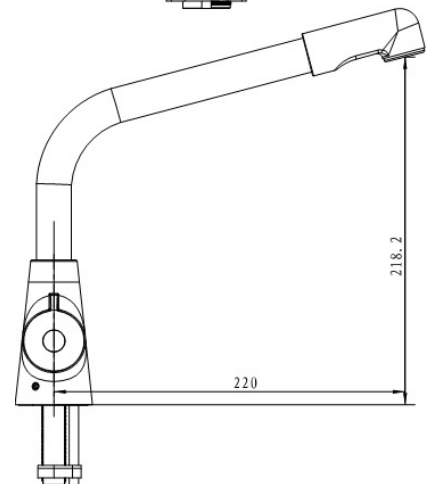

TECHNICAL DATA SHEET

MANHATTAN SINK MIXER

Monza Easyfit Kitchen Sink Mixer Beige, Chrome Plated, Mocca, White

Product Specification

Product Code/s:	MH SNK EF BGE MH SNK EF C MH SNK EF MOC MH SNK EF WHT
Finish:	Chrome
Product Type:	Contemporary
Construction:	Body is of brass construction and is designed to conform to BS EN 200
Valve Type:	¼ Turn CD Valves
Supply:	Suitable for all plumbing systems
Inlet Connections:	½" BSP
Working Pressures:	Min 0.2bar, Max 5.0bar