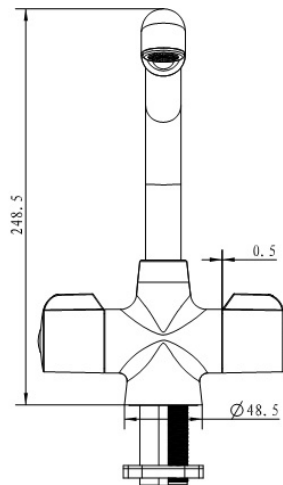

TECHNICAL DATA SHEET

MANHATTAN SINK MIXER

Monza Easyfit Kitchen Sink Mixer Beige, Chrome Plated, Mocca, White

Product Specification

Product Code/s:	MH SNK EF BGE MH SNK EF C MH SNK EF MOC MH SNK EF WHT
Finish:	Chrome
Product Type:	Contemporary
Construction:	Body is of brass construction and is designed to conform to BS EN 200
Valve Type:	¼ Turn CD Valves
Supply:	Suitable for all plumbing systems
Inlet Connections:	½" BSP
Working Pressures:	Min 0.2bar, Max 5.0bar