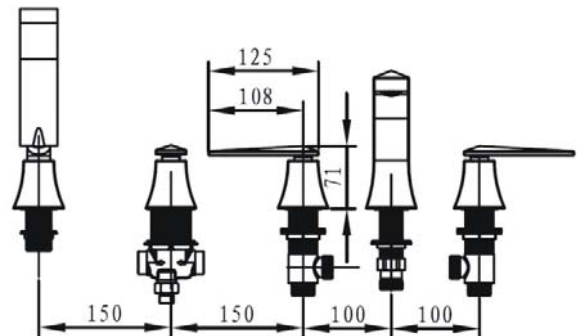

Ebony Ebony 5 Hole Bath Shower Mixer

Product Specification

Product Code: EBY 5HBSM C
Finish: Chrome plated
Product Type: Traditional
Construction: Bodies are of all brass construction and are designed to conform to BS EN 200
Valve Type: ¼ Turn ¾" CD Valve
Supply: Suitable for all plumbing systems
Inlet Connections: G ¾" BSP
Working Pressures: Min 1.5 Bar Max 5.0 Bar

Additional Information

- Supplied with metal backnuts
- Supplied with 1750 mm hose, rub clean handset and wall bracket.
- Chrome plated to BSN EN 248

Technical Advice: For further information please call 0844 7016273 or email customer@bristan.com.