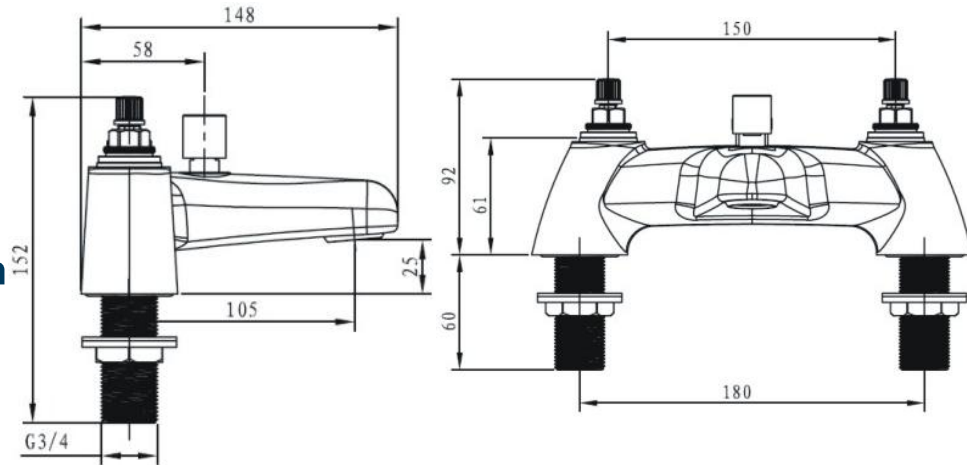

Additional Information

- Handles available separately.
- Chrome plated to BS EN 248.
- Supplied with metal backnuts
- Also supplied with 1.5m hose, wall bracket and single function handset.