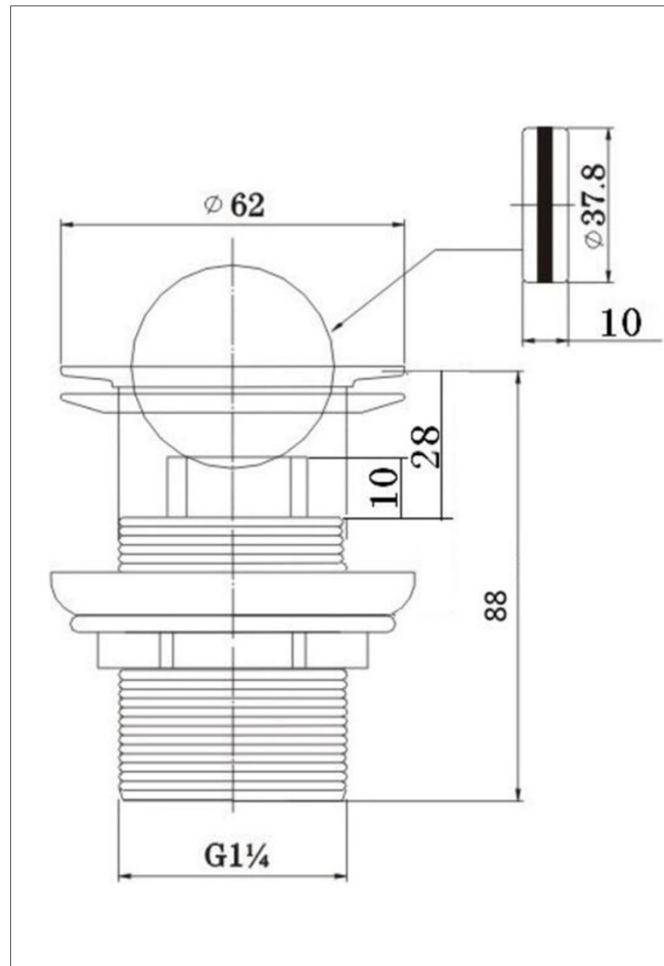

TECHNICAL DATA SHEET

Contemporary Round Fliptop Slotted Basin Waste

Technical Advice:

For further information please call 0844 7016273 or email customercare@bristan.com

Guarantee:

5 years covering manufacturing faults.

Guarantee

Delivery

0844 7016273

Bristan, Birch Coppice Business Park, Dordon, Tamworth, B78 1SG
Telephone: 0844 701 6274 Facsimile: 0844 701 6275
Web Site: www.bristan.com Email: enquire@bristan.com

The information contained on this page was correct at date of issue. Fitting dimensions are provided as a guide only. Some variation may occur due to manufacturing tolerances. Bristan pursues a policy of continuing improvement in design and performance of its products and so reserves the right to change specifications without prior notice.

D1