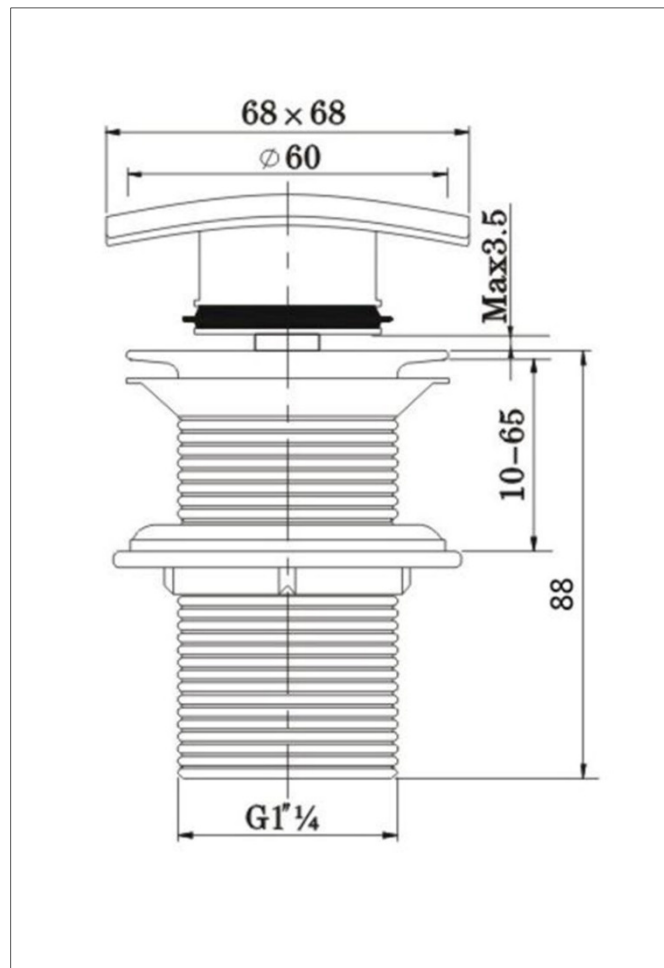

TECHNICAL DATA SHEET

Contemporary Square Clicker Unslotted Basin Waste

Technical Advice:

For further information please call 0844 7016273 or email customercare@bristan.com

Guarantee:

5 years covering manufacturing faults.

Guarantee

Delivery

0844 7016273

Bristan, Birch Coppice Business Park, Dordon, Tamworth, B78 1SG
Telephone: 0844 701 6274 Facsimile: 0844 701 6275
Web Site: www.bristan.com Email: enquire@bristan.com

The information contained on this page was correct at date of issue. Fitting dimensions are provided as a guide only. Some variation may occur due to manufacturing tolerances. Bristan pursues a policy of continuing improvement in design and performance of its products and so reserves the right to change specifications without prior notice.

D1