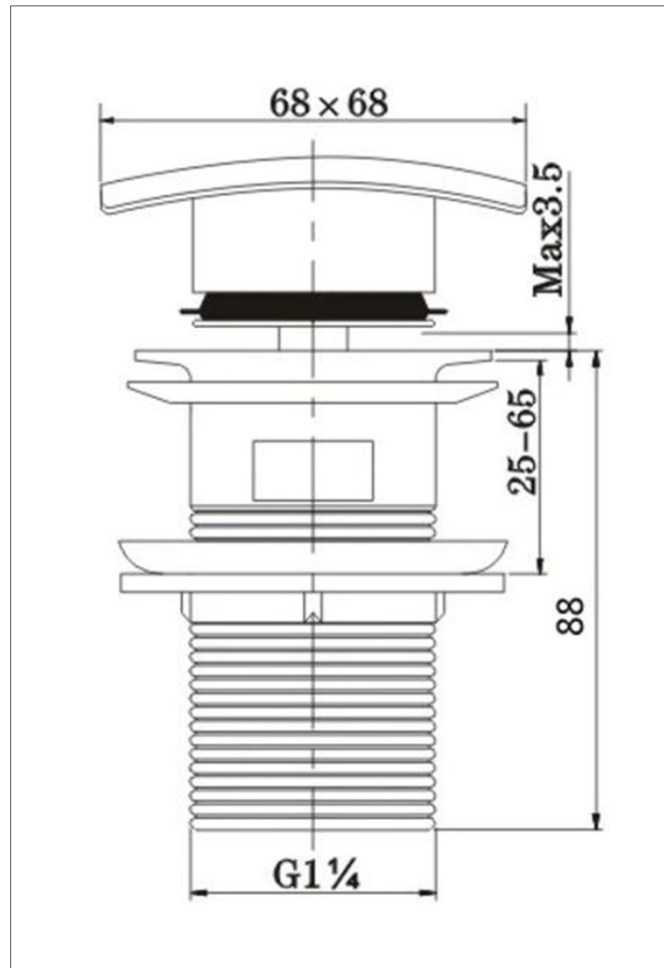

TECHNICAL DATA SHEET

Contemporary Square Clicker Slotted Basin Waste

Technical Advice: For further information please call 0844 7016273 or email customercare@bristan.com

Guarantee: 5 years covering manufacturing faults.

Guarantee

Delivery

0844 7016273

Bristan, Birch Coppice Business Park, Dordon, Tamworth, B78 1SG
Telephone: 0844 701 6274 Facsimile: 0844 701 6275
Web Site: www.bristan.com Email: enquire@bristan.com

The information contained on this page was correct at date of issue. Fitting dimensions are provided as a guide only. Some variation may occur due to manufacturing tolerances. Bristan pursues a policy of continuing improvement in design and performance of its products and so reserves the right to change specifications without prior notice.

D1