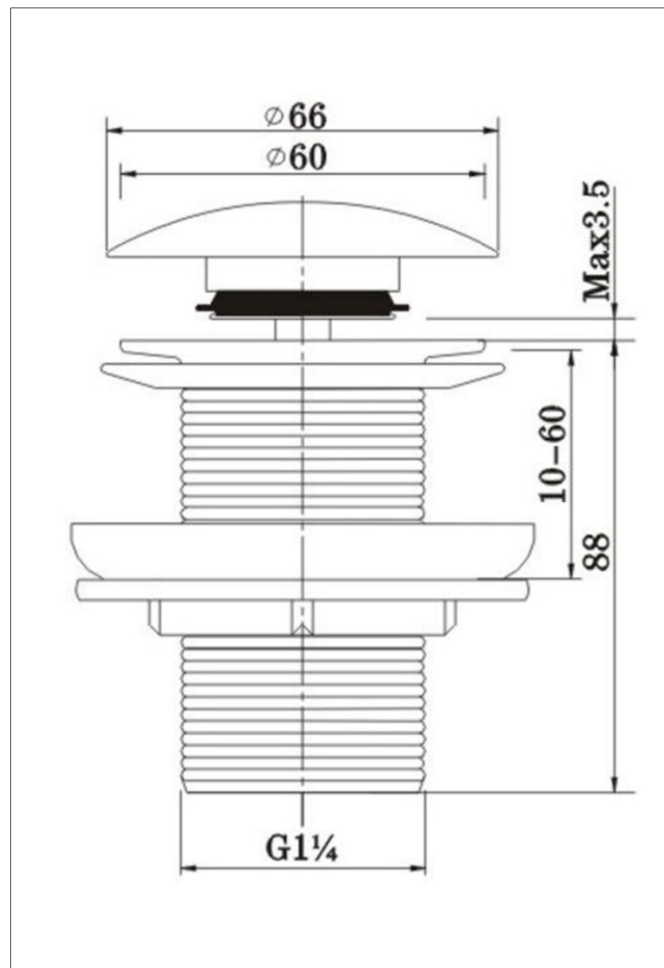

TECHNICAL DATA SHEET

Contemporary Round Clicker Unslotted Basin Waste

Technical Advice:

For further information please call 0844 7016273 or email customercare@bristan.com

Guarantee:

5 years covering manufacturing faults.

Bristan, Birch Coppice Business Park, Dordon, Tamworth, B78 1SG
Telephone: 0844 701 6274 Facsimile: 0844 701 6275
Web Site: www.bristan.com Email: enquire@bristan.com

Guarantee

Delivery

0844 7016273

The information contained on this page was correct at date of issue. Fitting dimensions are provided as a guide only. Some variation may occur due to manufacturing tolerances. Bristan pursues a policy of continuing improvement in design and performance of its products and so reserves the right to change specifications without prior notice.

D1