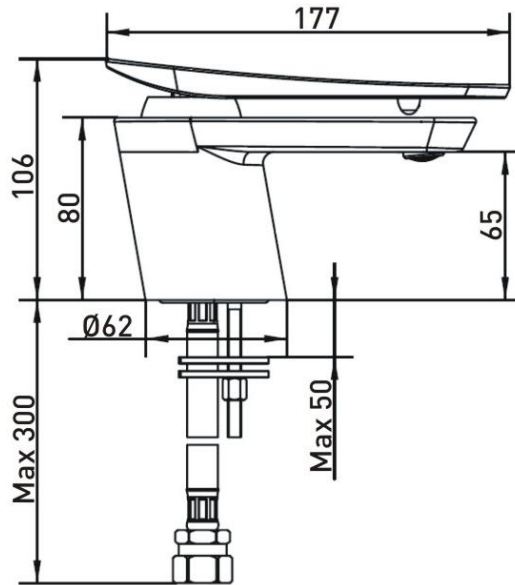

CLARET TAP RANGE

Claret Wall Mounted Basin Mixer Chrome

Product Specification

Product Code:	CLR 1HBF C
Finish:	Chrome
Product Type:	Contemporary
Construction:	Body is of brass construction and is designed to conform to BS EN 200
Cartridge Type:	35mm Cartridge
Supply:	Suitable for all plumbing systems
Inlet Connections:	3/4" BSP
Working Pressures:	Min 1.5bar, Max 5.0bar