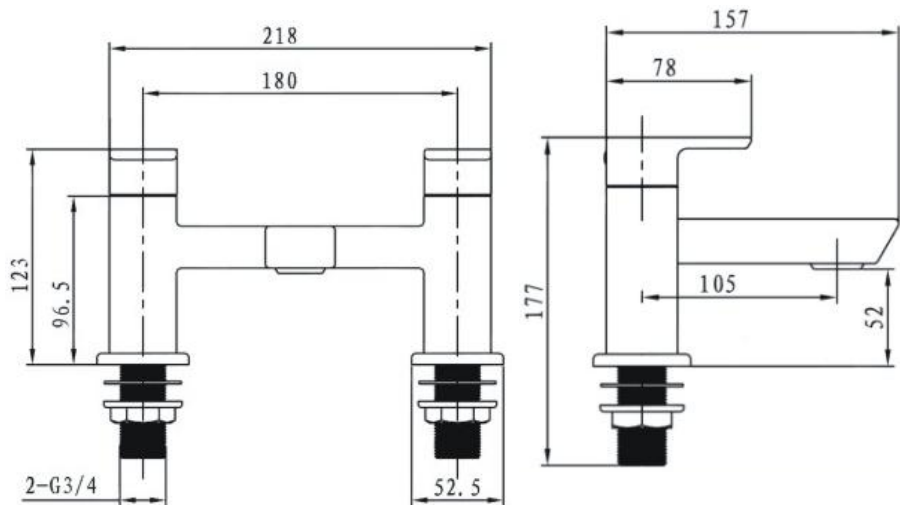

COBALT TAP RANGE

Cobalt Bath Filler Chrome Plated

Product Specification

Product Code:	COB BF C
Finish:	Chrome
Product Type:	Contemporary
Construction:	Body is of brass construction and is designed to conform to BS EN 200
Cartridge Type:	1/4 Turn 3/4" Ceramic Disc Valves
Supply:	Suitable for all plumbing systems
Inlet Connections:	3/4" BSP
Working Pressures:	Min 0.3bar, Max 5.0bar