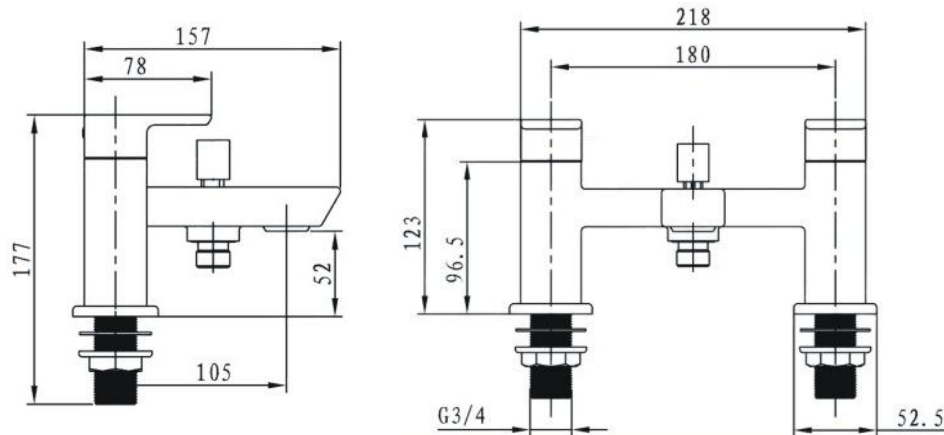

COBALT TAP RANGE

Cobalt Bath Shower Mixer Chrome Plated

Product Specification

Product Code:	COB BSM C
Finish:	Chrome
Product Type:	Contemporary
Construction:	Body is of brass construction and is designed to conform to BS EN 200
Cartridge Type:	1/4 Turn 3/4" Ceramic Disc Valves
Supply:	Suitable for all plumbing systems
Inlet Connections:	3/4" BSP
Working Pressures:	Min 0.2bar, Max 5.0bar

Additional Information

- Supplied with metal handles.
- 1.5m hose, wall bracket and single function handset also supplied
- Chrome plated to BS EN 248.

Technical Advice: For further information please call 0844 7016273 or email customer@bristan.com