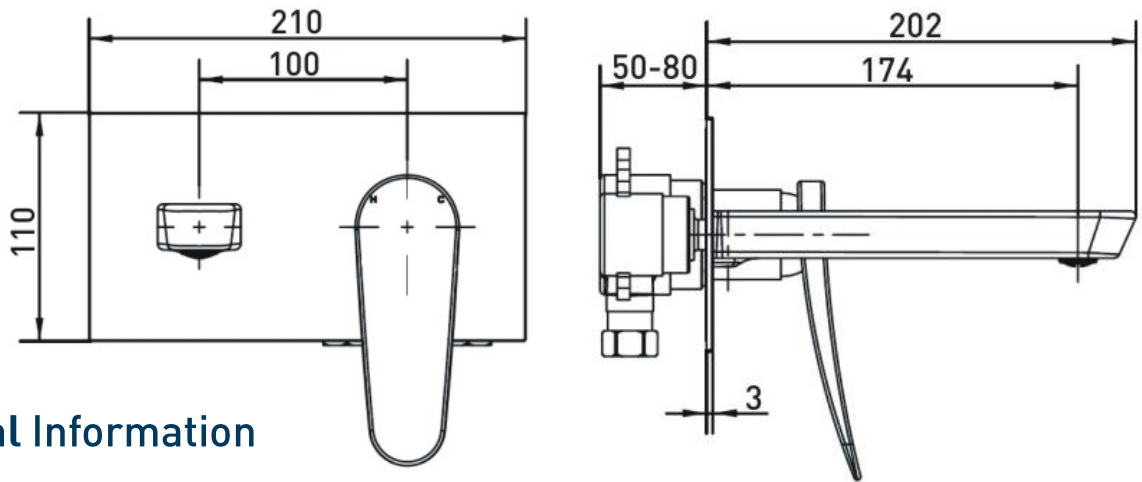

## CLARET TAP RANGE

#### Product Specification

Product Code:	CLR WMBAS C
Finish:	Chrome
Product Type:	Contemporary
Construction:	Body is of brass construction and is designed to conform to BS EN 200
Cartridge Type:	35mm Cartridge
Supply:	Suitable for all plumbing systems
Inlet Connections:	3/4" BSP
Working Pressures:	Min 1.0bar, Max 8.0bar