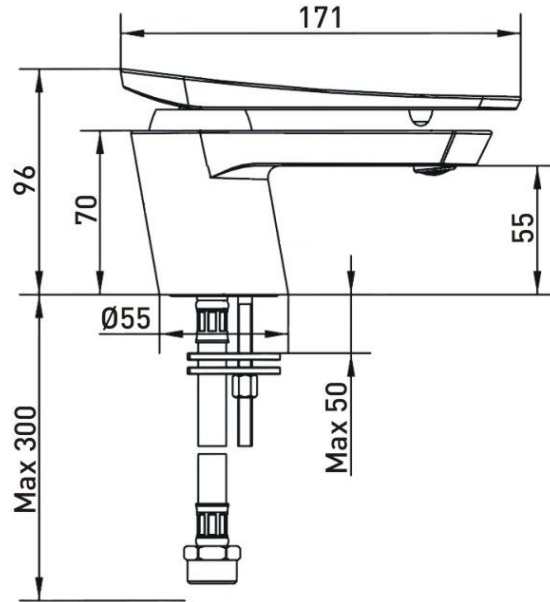

## CLARET TAP RANGE

#### Product Specification

Product Code:	CLR BASNW C
Finish:	Chrome
Product Type:	Contemporary
Construction:	Body is of brass construction and is designed to conform to BS EN 200
Cartridge Type:	35mm Cartridge
Supply:	Suitable for all plumbing systems
Inlet Connections:	3/4" BSP
Working Pressures:	Min 0.2bar, Max 5.0bar