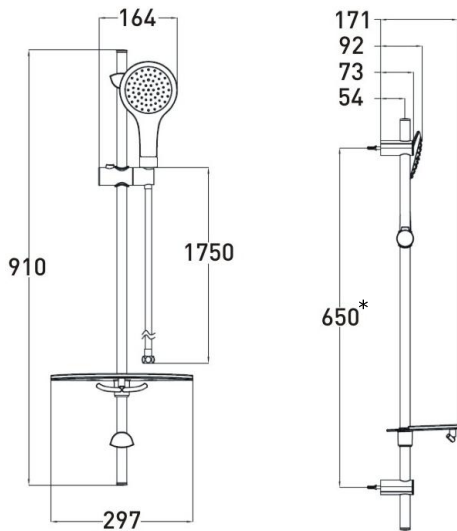

Evo Shower Kit

Evo Shower Kit with Single Function Handset Chrome Plated

Product Specification

Product Code:	EV KIT-EEFB C
Finish:	Chrome
Product Type:	Contemporary
Supply:	Suitable for all plumbing systems

* The riser rail wall brackets can be positioned as required. This allows any existing holes to be re-used or covered by the wall brackets. The brackets can also be adjusted to sit in the middle of tiles or within the tile joints.

Additional Information

- Kit includes: Wall brackets & fixings, Riser rail, Handset holder, Soap dish, 1.75m easy clean hose & Single function handset.
- Supplied with an 8 litre per minute flow regulator, which when fitted to the handset will reduce water consumption and increase water efficiency.
- Flow Regulator accurate +/- 10%
- Chrome plated to BS EN 248.