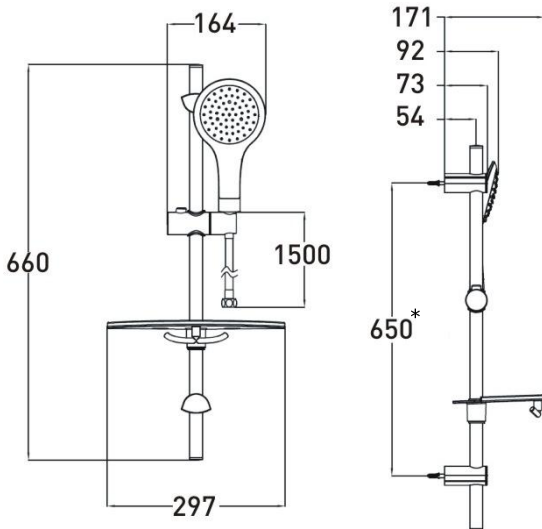

Evo Shower Kit

Evo Shower Kit with Single Function Handset Chrome Plated

Product Specification

Product Code:	EV KIT-EFB C
Finish:	Chrome
Product Type:	Contemporary
Supply:	Suitable for all plumbing systems

* The riser rail wall brackets can be positioned as required. This allows any existing holes to be re-used or covered by the wall brackets. The brackets can also be adjusted to sit in the middle of tiles or within the tile joints.

Additional Information

- Kit includes: Wall brackets & fixings, Riser rail, Handset holder, Soap dish, 1.5m easy clean hose & Single function handset.
- Supplied with an 8 litre per minute flow regulator, which when fitted to the handset will reduce water consumption and increase water efficiency.
- Flow Regulator accurate +/- 10%
- Chrome plated to BS EN 248.