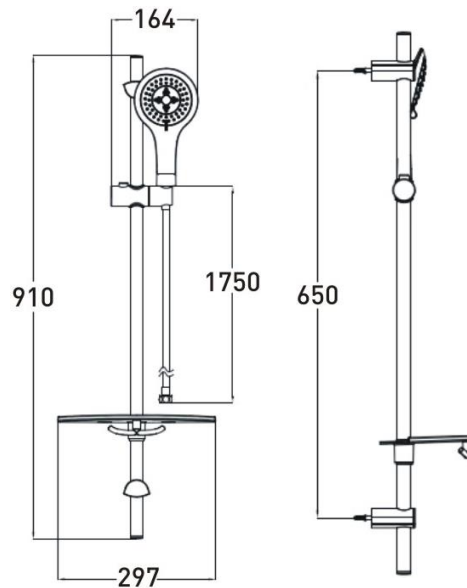

Evo Shower Kit

Evo Shower Kit with Multi Function Handset Chrome Plated

Product Specification

Product Code:	EV KIT-EEVK C
Finish:	Chrome
Product Type:	Contemporary
Supply:	Suitable for all plumbing systems

Additional Information

• Kit includes:

- Wall brackets & fixings
- Riser rail
- Handset holder
- Soap dish
- 1.75m easy clean hose
- Multi function handset.

- Supplied with an 8 litre per minute flow regulator, which when fitted to the handset will reduce water consumption and increase water efficiency.
- Flow Regulator accurate +/- 10%
- Chrome plated to BS EN 248.