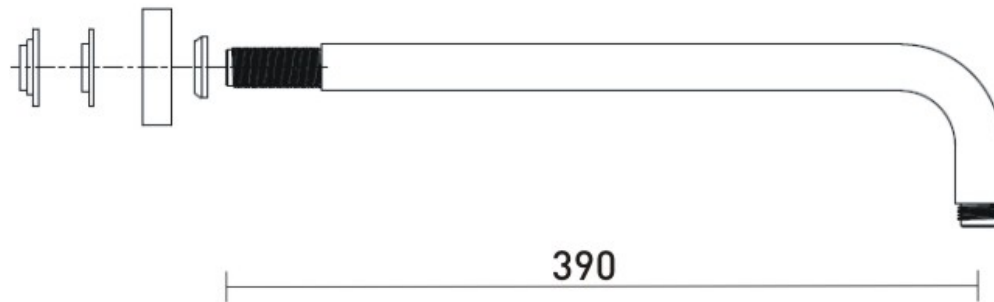

SHOWER ACCESSORIES

Fixed Shower Arm Chrome Plated

Product Specification

Product Code:	ARM CTRD02 C
Finish:	Chrome
Product Type:	Contemporary
Supply:	Suitable for all plumbing systems
Inlet Connections:	1/2" BSP
Working Pressures:	Min 0.2bar, Max 8.0bar

Additional Information

- Supplied with metal backnut.
- Chrome plated to BS EN 248.
- Designed to be used in conjunction with Bristan shower heads/roses and shower valves.

Technical Advice: For further information please call 0844 7016273 or email customer@bristan.com