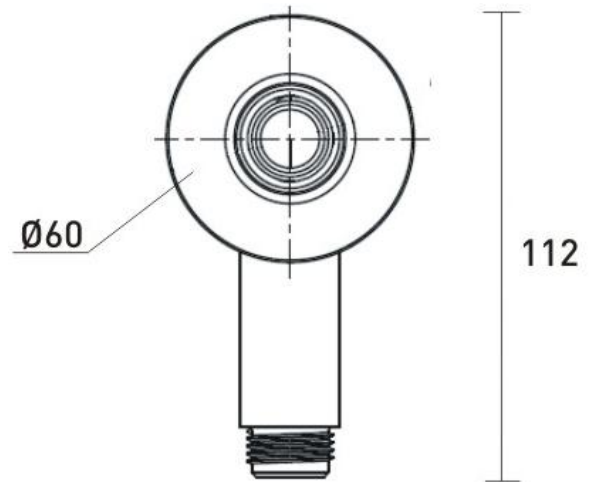

SHOWER ACCESSORIES

Fixed Shower Arm Chrome Plated

Product Specification

Product Code:	ARM CTRD02 C
Finish:	Chrome
Product Type:	Contemporary
Supply:	Suitable for all plumbing systems
Inlet Connections:	1/2" BSP
Working Pressures:	Min 0.2bar, Max 8.0bar

Additional Information

- Supplied with metal backnut.
- Chrome plated to BS EN 248.
- Designed to be used in conjunction with Bristan shower heads/roses and shower valves.

Technical Advice: For further information please call 0844 7016273 or email customer@bristan.com