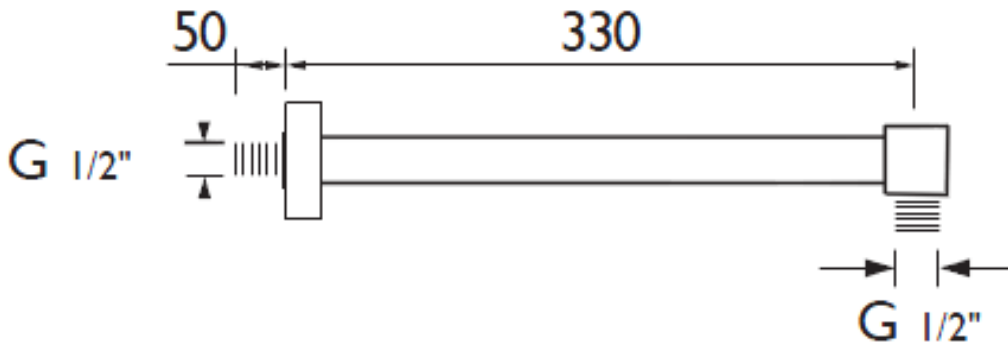

SHOWER ACCESSORIES

Fixed Shower Arm Chrome Plated

Product Specification

Product Code:	ARM WASQ01 C
Finish:	Chrome
Product Type:	Contemporary
Supply:	Suitable for all plumbing systems
Inlet Connections:	1/2" BSP
Working Pressures:	Min 0.2bar, Max 8.0bar

Additional Information

- Supplied with metal backnut.
- Chrome plated to BS EN 248.
- Designed to be used in conjunction with Bristan shower heads/roses and shower valves.

Technical Advice: For further information please call 0844 7016273 or email customer@bristan.com