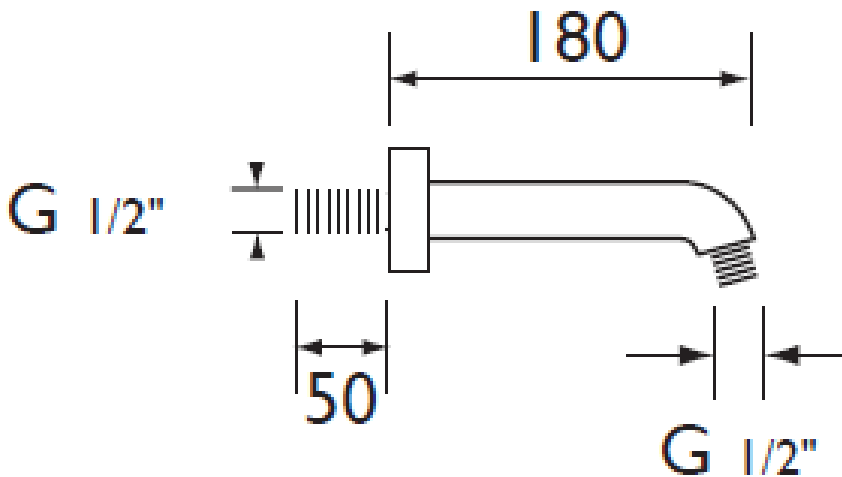

SHOWER ACCESSORIES

Fixed Shower Arm Chrome Plated

Product Specification

Product Code:	ARM CTRD01 C
Finish:	Chrome
Product Type:	Contemporary
Supply:	Suitable for all plumbing systems
Inlet Connections:	1/2" BSP
Working Pressures:	Min 0.2bar, Max 8.0bar

Additional Information

- Supplied with metal backnut.
- Chrome plated to BS EN 248.
- Designed to be used in conjunction with Bristan shower heads/roses and shower valves.

Technical Advice: For further information please call 0844 7016273 or email customer@bristan.com