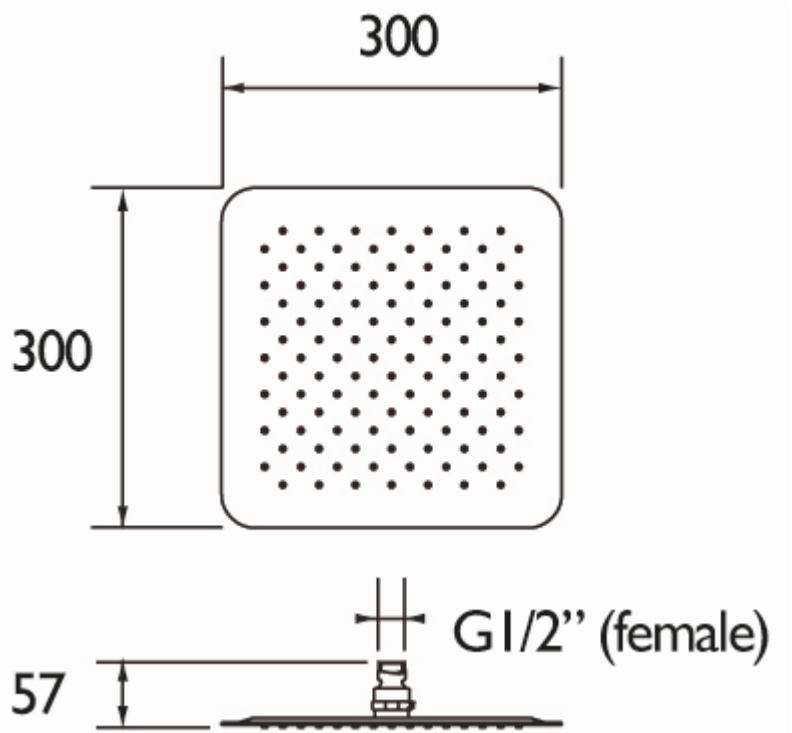

SHOWER ACCESSORIES

300mm Slimline Square Fixed Head Chrome Plated

Product Specification

Product Code:	FH SLSQ03 C
Finish:	Chrome
Product Type:	Contemporary
Supply:	Suitable for all plumbing systems
Inlet Connections:	1/2" BSP
Working Pressures:	Min 0.2bar, Max 8.0bar

Additional Information

- Comes complete with swivel joint.
- Chrome plated to BS EN 248.
- Rub clean nozzles makes this item easy to clean and maintain.
- Designed to be used in conjunction with Bristan shower arms and shower valves.