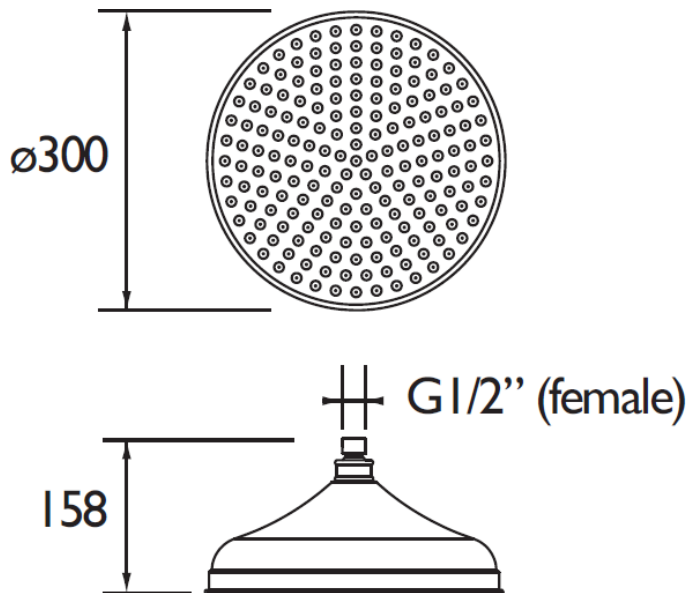

SHOWER ACCESSORIES

300mm Traditional Fixed Shower Rose Chrome Plated

Product Specification

Product Code:	FH TDRD03 C
Finish:	Chrome
Product Type:	Contemporary
Supply:	Suitable for all plumbing systems
Inlet Connections:	½" BSP
Working Pressures:	Min 0.2bar, Max 8.0bar

Additional Information

- Comes complete with swivel joint.
- Chrome plated to BS EN 248.
- Designed to be used in conjunction with Bristan shower arms and shower valves.

Technical Advice: For further information please call 0844 7016273 or email customer@bristan.com