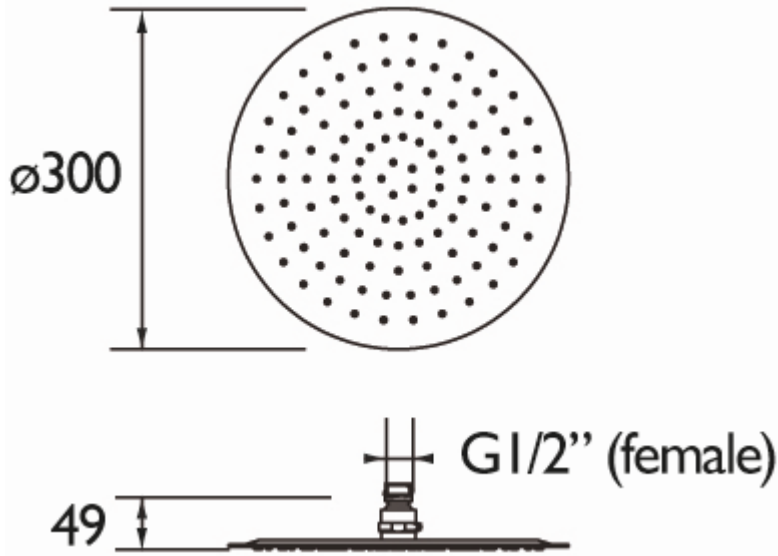

### 300mm Slimline Fixed Round Head Chrome Plated

#### Product Specification

Product Code:	FH SLRD03 C
Finish:	Chrome
Product Type:	Contemporary
Supply:	Suitable for all plumbing systems
Inlet Connections:	1/2" BSP
Working Pressures:	Min 0.2bar, Max 8.0bar

#### Additional Information

- Comes complete with swivel joint.
- Rub clean nozzles makes this item easy to clean and maintain.
- Chrome plated to BS EN 248.
- Designed to be used in conjunction with Bristan shower arms and shower valves.