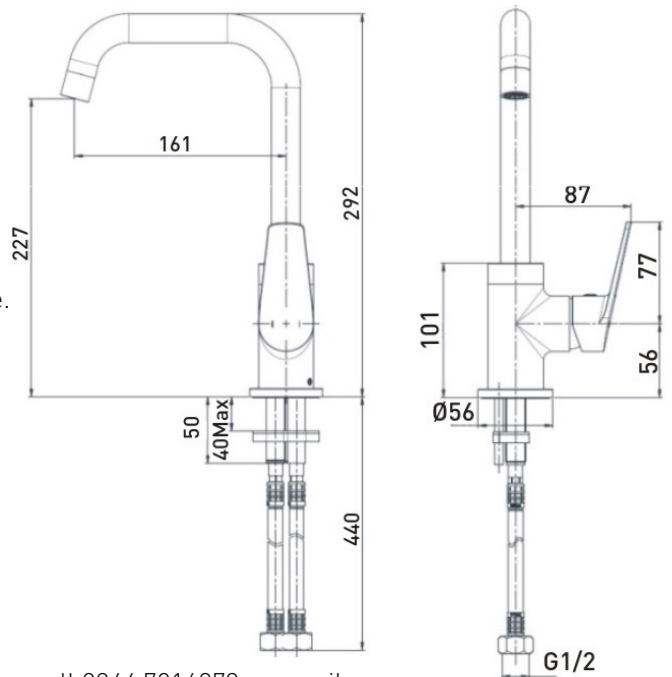

TECHNICAL DATA SHEET

BLUEBERRY SINK MIXER BLUEBERRY Easyfit Kitchen Sink Mixer Chrome Plated

Product Specification

Product Code:	BLB EFSNK C
Finish:	Chrome
Product Type:	Contemporary
Construction:	Body is of brass construction and is designed to conform to BS EN 200
Valve Type:	Ceramic Cartridge
Supply:	Suitable for all plumbing systems
Inlet Connections:	½" BSP
Working Pressures:	Min 0.3bar, Max 8.0bar

Easyfit
FASTER. SMARTER.

Additional Information

- Unique patented technology.
- Designed with the installer in mind to ensure installation and future maintenance is made quick and easy.
- Ceramic disc cartridge for added durability and ease of use.
- Supplied with flexible connecting pipes.
- Supplied with easy to use metal lever handles.
- Chrome plated to BS EN 248.
- Push button operated spray function.