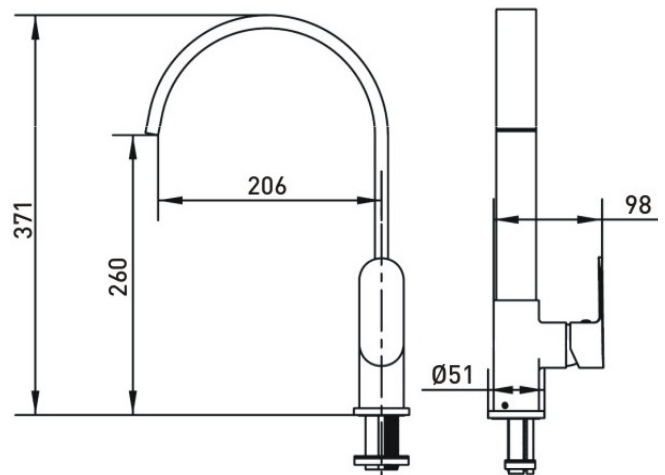

TECHNICAL DATA SHEET

CHERRY SINK MIXER

CHERRY Easyfit Kitchen Sink Mixer Chrome Plated

Product Specification

Product Code:	CHR EFSNK C
Finish:	Chrome
Product Type:	Contemporary
Construction:	Body is of brass construction and is designed to conform to BS EN 200
Valve Type:	Ceramic Cartridge
Supply:	Suitable for all plumbing systems
Inlet Connections:	½" BSP
Working Pressures:	Min 0.5bar, Max 8.0bar

Additional Information

- Unique patented technology.
- Designed with the installer in mind to ensure installation and future maintenance is made quick and easy.
- Ceramic disc cartridge for added durability and ease of use.
- Supplied with flexible connecting pipes.
- Supplied with easy to use metal lever handle.
- Chrome plated to BS EN 248.