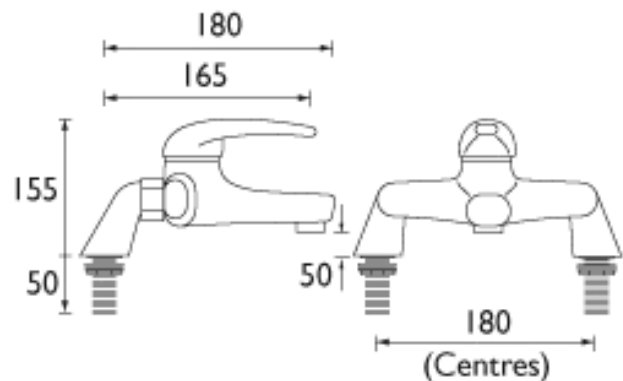

TECHNICAL DATA SHEET

JAVA

JAVA PILLAR BATH FILLER

Product Specification

Product Code:	J PBF C
Finish:	Chrome
Product Type:	Contemporary
Construction:	Body is of brass construction and is designed to conform to BS EN 200
Valve Type:	40mm ceramic disc cartridge
Supply:	Suitable for all plumbing systems, ideally balanced
Inlet Connections:	¾" BSP
Water Pressure:	Min. 1.0 bar, Max. 8.0 bar
Dimensions for Fitting:	180mm inlet centres