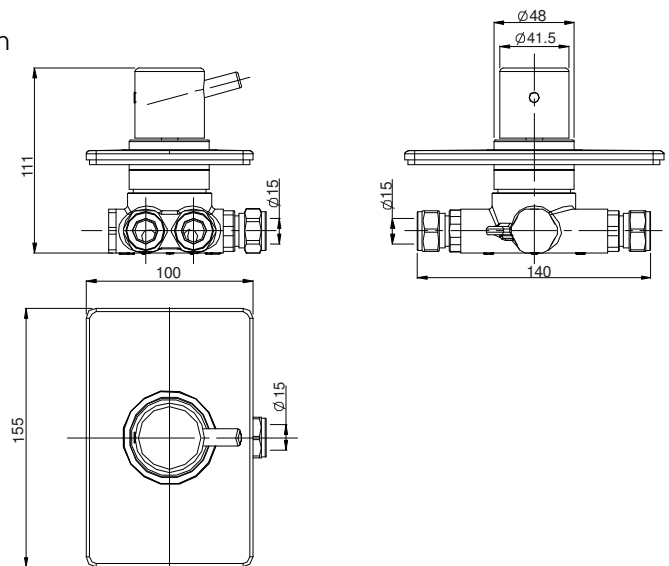

TECHNICAL DATASHEET

PRISM

PRISM DIVERTER (THREE OUTLETS)

Product Specification

Product Code:	PM 5WDIV C
Finish:	Chrome
Product Type:	Contemporary
Construction:	Bodies are of all brass construction
Cartridge Type:	Ceramic Cartridge Diverter
Supply:	Suitable for all plumbing systems
Inlet Connections:	2 x G 1/2" female
Outlet Connection:	2 x G 1/2" female
Working Pressure:	Min. 0.2 bar, Max. 8.0 bar

© Bristan Group 2009

Additional Information

- Three outlet ports giving separate supply to three individual outlets.
- Mixed water must be supplied to the diverter, thus must be used in conjunction with thermostatic shower valve, blending valve or stop cock.
- Must be supported by rigid pipework.
- Diverter does not act as on/off control, will only direct the flow of water.
- Supplied with metal handle.
- Single handle operation.
- To be used in conjunction with our Pick 'N' Mix showering options. Please see our Product and Price Guide for details.
- Chrome plated to BS EN 248.