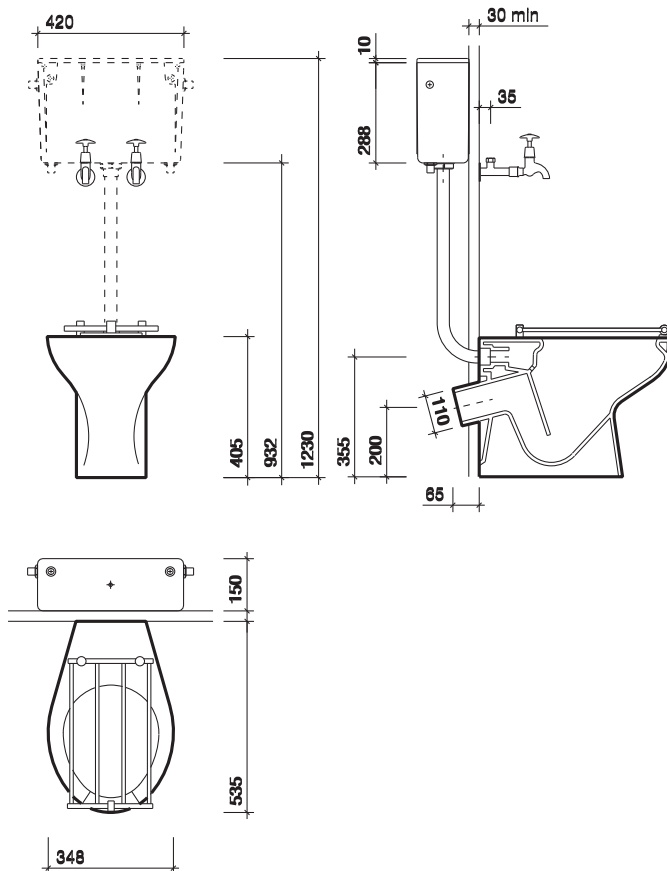

Concealed cistern, complete with fittings,
including chrome plated lever
and flushbend

SSIO 6 litre **CX9560XX**

BSIO 6 litre **CX9561XX**

Plastics flushpipe **CF6220WH**

recommended brassware

1/2" bib taps cross head

Back inlet, pair **SF2302CP**

1/2" bib taps extension tube/wall plate

190mm projection, pair **SF2702CP**

For alternative brassware please refer
to the brassware section.

applications

Commercial, Education, Healthcare,
Hotels and Leisure, Other.

note: material

Vitreous china.

colours

White WH.

fixings

Hopper screwed to floor and sealed to wall and
floor using silicone building sealant (not provided).
Cistern screwed to wall.

note

Cistern is supplied complete with valveless fittings
including syphon, 1/2" ballvalve, 3/4" overflow, plastics
flushbend, inlet connection and chrome plated
reversible cistern lever.
Ballvalves have interchangeable seating for
high or low pressures.

All measurements shown are in millimetres. Drawing sizes
are not to scale.

Lawton Road, Alsager, Stoke-on-Trent ST7 2DF, UK
Tel: +44(0) 1270 879777 Fax: +44(0) 1270 873864
www.twyfordbathrooms.com UK Technical Helpline Tel: 0870 840 0437 Fax: 0870 840 0438