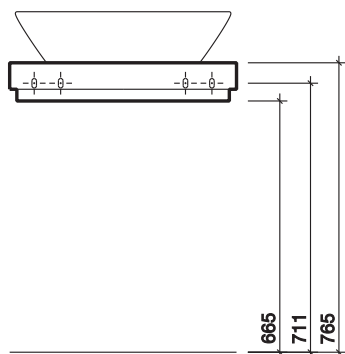

vello 570 countertop

right or left hand offset countertop basins

which can be combined with 600 shelf and/or furniture unit

Vello 570 x 427mm countertop basin, right hand shelf space

all measurements shown are in millimetres. drawing sizes are not to scale.

to specify/order:

Please use the eight character reference shown below.

washbasin

Countertop 570 x 427mm, 1 tap hole

right hand shelf space **VO4441WH**

left hand shelf space **VO4411WH**

chrome bottle trap

1 1/4" unslotted running waste, CP **WF5001CP**

For alternative wastes please refer to the back of this section.

applications

Commercial, Domestic, Hotels and Leisure.

material

Fine fireclay.

colour

White WH.