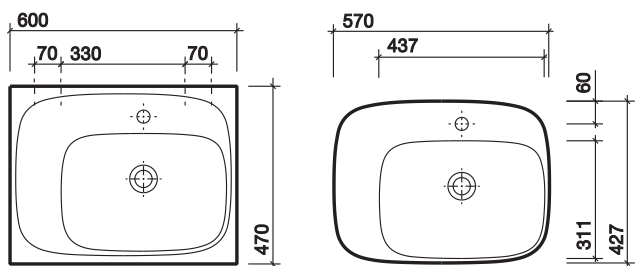

vello 570 countertop

right or left hand offset countertop basins

which can be combined with 600 shelf and/or furniture unit

Vello 570 x 427mm countertop basin, right hand shelf space

all measurements shown are in millimetres. drawing sizes are not to scale.

to specify/order:

Please use the eight character reference shown below.

washbasin

Countertop 570 x 427mm, 1 tap hole

right hand shelf space **VO4441WH**

left hand shelf space **VO4411WH**

chrome bottle trap

1 1/4" unslotted running waste, CP **WF5001CP**

For alternative wastes please refer to the back of this section.

applications

Commercial, Domestic, Hotels and Leisure.

material

Fine fireclay.

colour

White WH.