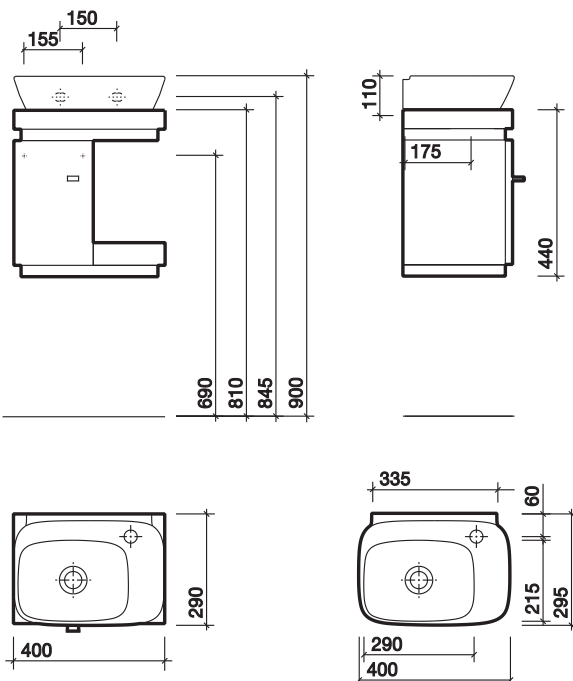

vello 400 furniture unit

right hand offset furniture

which can be combined with a 400 basin

Vello 400mm handrinse basin with 400mm vanity unit

to specify/order:

Please use the eight character reference shown below.

furniture

Underbasin furniture unit
400 x 440 x 290mm RH offset,
Oak
Wenge

VO0011OK
VO0011WE

washbasin

Wall fixing or furniture
400 x 295mm RH offset basin,
1 RH tap hole

VO4811WH

wall bolts

Wall bolts (pair)

1 1/4" unslotted running waste, CP **WF5001CP**

For alternative wastes please refer to the back of this section.

applications

Commercial, Domestic.

material

Basin - Vitreous china.

Furniture - Highly moisture resistant MDF.

colour

VC - White WH.

Furniture - Oak, Wenge

fixings

Fixings supplied:

- (a) Basin fixed to wall with wall bolts.
- (b) Bottle trap with wall bolts.

All measurements shown are in millimetres. Drawing sizes are not to scale.