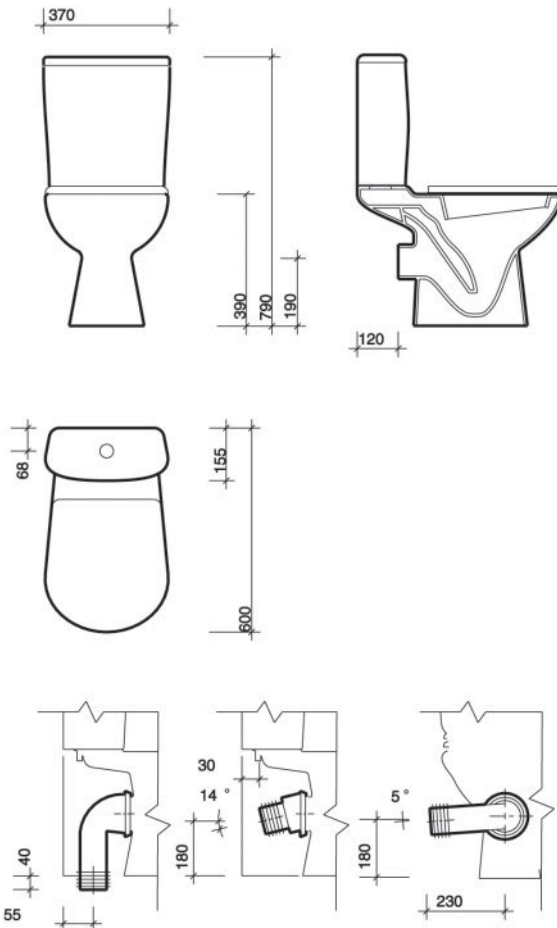

visit ho

space saving, short projection WC

Visit WC pan with close coupled, horizontal outlet

to specify/order:

Please use the eight character reference shown below.

wc pan

- Horizontal outlet **GT1148WH**
- Cistern and fittings with dual flush 6/4 litres, push button: **GT2611WH**

seat and cover

- Seat and cover with stainless steel hinges **GT7810WH**

wc outlet connector

- P trap outlet connector **WF1240WH**
- S or turned P trap connector **WF1241WH**

applications

Commercial, Domestic, Hotels and Leisure.

material

Vitreous china.

colour

White WH.

fixings

WC screwed to floor. Cistern screwed to wall.

All measurements shown are in millimetres. Drawing sizes are not to scale.

Lawton Road, Alsager, Stoke-on-Trent ST7 2DF, UK
 Tel: +44(0) 1270 879777 Fax: +44(0) 1270 873864
 www.twyfordbathrooms.com UK Technical Helpline Tel: 0870 840 0437 Fax: 0870 840 0438