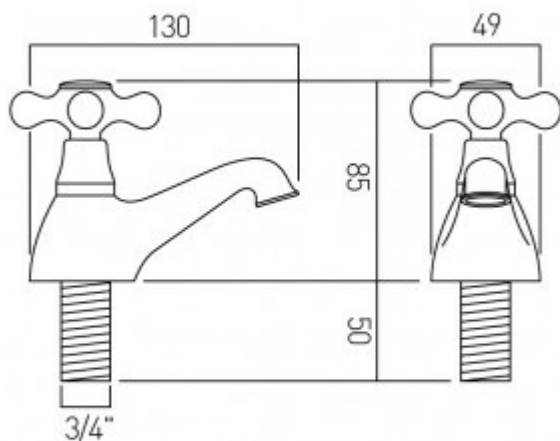

**Technical sheet:**  
chrome: VIC-136/CD-C/P  
antique gold: VIC-136/CD-A/G

technical drawing

**description:**

bath pillar taps  
deck mounted  
cold ceramic cartridge AST-VALVE/CD/CL-1/2  
hot ceramic cartridge AST-VALVE/CD/HT-1/2  
3/4" x 50mm threaded tails  
deck mount drill hole diameter 27mm  
chrome or antique gold

**finishes:**

chrome  
antique gold

**minimum operating pressure:** 0.2 bar LP

**guarantee:**

chrome: 12 year guarantee  
antique gold: 12 year guarantee

VADO wedmore road cheddar somerset england bs27 3eb