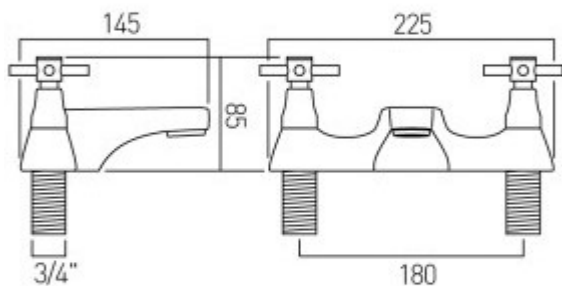

technical drawing

description:

2 hole bath filler
deck mounted
with water flow straightener
cold ceramic cartridge AST-VALVE/CD/CL-1/2
hot ceramic cartridge AST-VALVE/CD/HT-1/2
3/4" x 50mm threaded tail connections
deck mount drill hole diameter 27mm