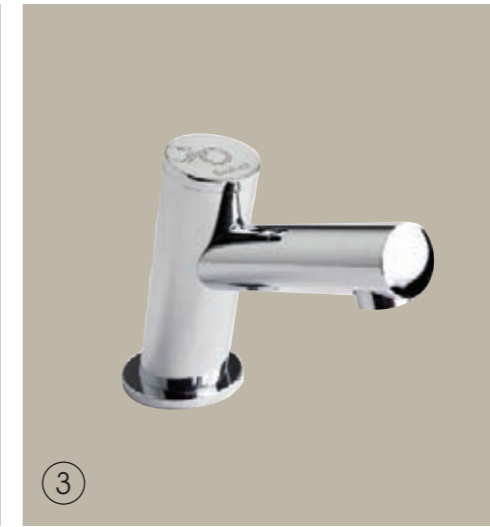

BRASSWARE

INNOVATION ON TAP

1. Sola Infra Red Monobloc Mixer - SF2601CP

- Water saving - 6 litres per minute
- Battery operated
- Minimum operating pressure 1.0 bar
- 240V mains conversion kit - SF2600XX

2. Sola Thermostatic Monobloc, TMV3 - SF1053CP Fitted with copper tails - SF1054CP Fitted with flexi hoses

- Single lever sequential thermostatic monobloc basin mixer
- Prevents scalding
- Removable flow regulator fitted for BREEAM compliance limiting water flow to 6 litres per minute

3. Sola Touch Tap - SF2105CP

- Water saving monobloc - 6 litres per minute
- Battery operated
- Minimum operating pressure 0.5 bar

4. Sola 1/2" Non-Concussive Tap - SF2101CP

- Single, hot & cold indice - SF2101CP
- Pair, hot & cold indice - SF2102CP
- Water saving
- Easy to use for the less abled

5. Sola Temperature Controlled Non-Concussive Tap - SF2104CP

- Water saving
- Minimum operating pressure 0.5 bar

6. Laboratory Swivel High Neck Tap - SF1040XX