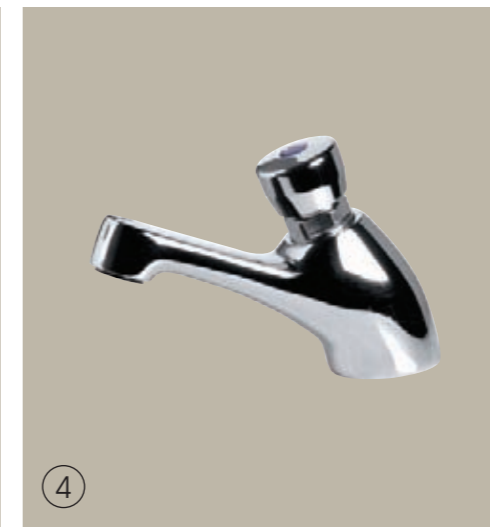

BRASSWARE

INNOVATION ON TAP

1. Sola Infra Red Monobloc Mixer - SF2601CP

- Water saving - 6 litres per minute
- Battery operated
- Minimum operating pressure 1.0 bar
- 240V mains conversion kit - SF2600XX

2. Sola Thermostatic Monobloc, TMV3 - SF1053CP Fitted with copper tails - SF1054CP Fitted with flexi hoses

- Single lever sequential thermostatic monobloc basin mixer
- Prevents scalding
- Removable flow regulator fitted for BREEAM compliance limiting water flow to 6 litres per minute

3. Sola Touch Tap - SF2105CP

- Water saving monobloc - 6 litres per minute
- Battery operated
- Minimum operating pressure 0.5 bar

4. Sola 1/2" Non-Concussive Tap - SF2101CP

- Single, hot & cold indice - SF2101CP
- Pair, hot & cold indice - SF2102CP
- Water saving
- Easy to use for the less abled

5. Sola Temperature Controlled Non-Concussive Tap - SF2104CP

- Water saving
- Minimum operating pressure 0.5 bar

6. Laboratory Swivel High Neck Tap - SF1040XX