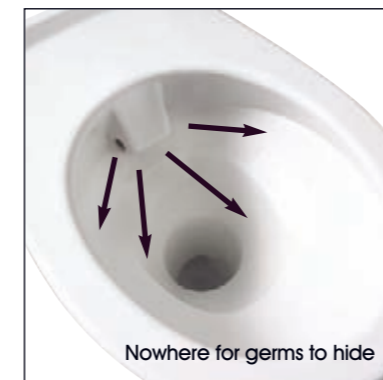

Twyford's revolutionary rimless toilet technology is now available for all school age groups.

Sola School is the only rimless school pan range. With no hidden channels and no dirt traps it is ultra hygienic and easy to clean. Sola is also economic and ecologically friendly too - capable of flushing effectively on 4 litres to meet BREEAM specifications.