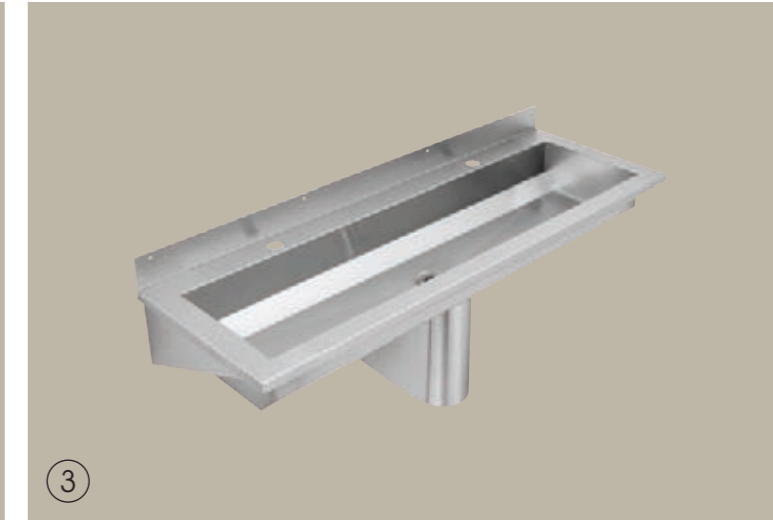

SINK & TROUGH SOLUTIONS

FOR EVERY APPLICATION

1. Washing Trough FC2350WH

- 1000 x 390 x 200mm
- Brackets (pair) - **SR1350XX**
- ½" bib lever action taps, back inlet (pair) - **SF2301CP**
- ½" bib taps extension tube/wall plate, 150mm projection (pair) - **SF2701CP**
- Multi purpose use

2. Laboratory Sink

- 390 x 255 x 160mm - **FC1414WH**
- 420 x 315 x 160mm - **FC1415WH**
- Waste hole rebated for acid-resistant waste fitting
- Glazed all round and reversible

3. Vecta Stainless Steel Washing Trough

- 1200 x 410mm, 2 person - **SS9312SS**
- 1800 x 410mm, 3 person - **SS9318SS**
- Complete with waste & semi-pedestal

4. Cleaner's Sinks

- 465 x 400mm, sink with grating - **FC1034WH**
- 470 x 400mm, high splash back sink with grating - **FC1044WH**
- Legs & supports - **SR3048XX**
- Cantilever brackets (pair) - **SR1331XX**