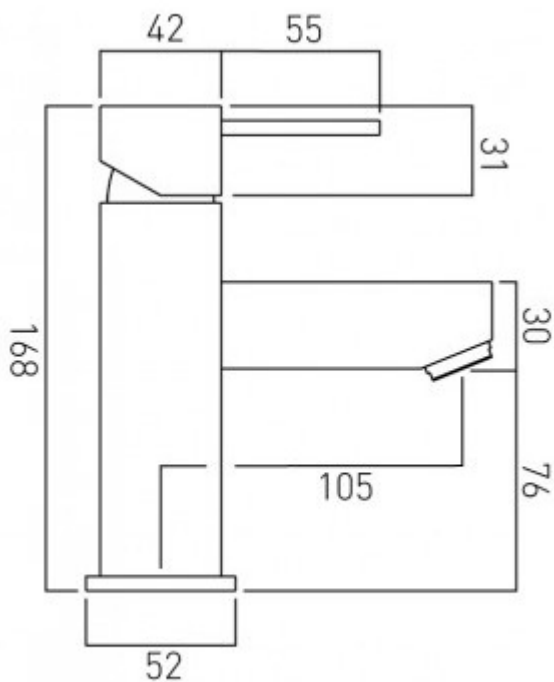

technical drawing

description:

mono basin mixer
single lever
deck mounted
smooth bodied
without clic-clac waste
with water flow aerator
ceramic cartridge CAR-K35A
2 x 1/2" x 400mm flexipipe connections
deck mount drill hole diameter 32mm

finishes:

chrome

minimum operating pressure: 0.2 bar LP

Eco flow regulator: FR-100/5-PLA

guarantee:

12 year guarantee

VADO wedmore road cheddar somerset england bs27 3eb

tel 01934 744466 fax 01934 744345 sales@vado-uk.com www.vado-uk.com