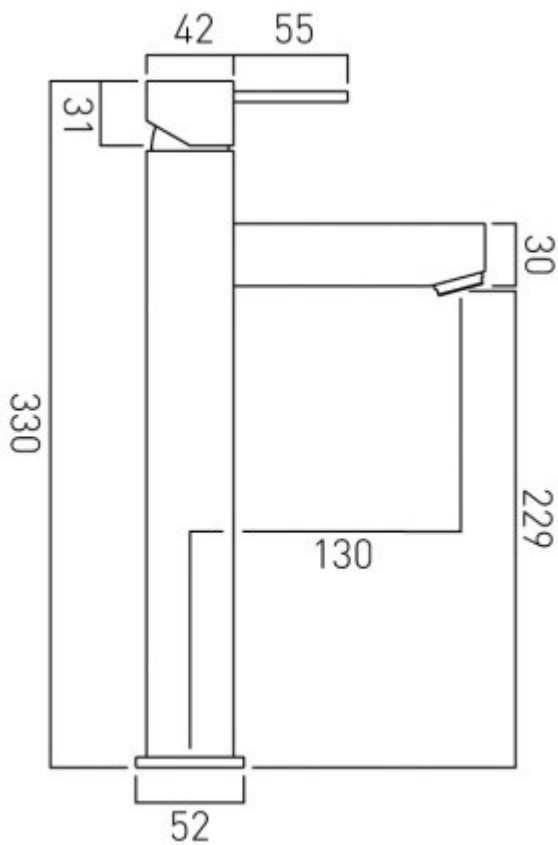

technical drawing

**description:**

extended mono basin mixer  
single lever  
deck mounted  
smooth bodied  
without clic-clac waste  
with water flow aerator  
ceramic cartridge CAR-K35A  
2 x 1/2" x 400mm flexipipe connections  
deck mount drill hole diameter 32mm

**finishes:**

chrome

**minimum operating pressure:** 0.2 bar LP

**Eco** flow regulator: FR-100/5-PLA

**guarantee:**

12 year guarantee

VADO wedmore road cheddar somerset england bs27 3eb

tel 01934 744466 fax 01934 744345 sales@vado-uk.com www.vado-uk.com