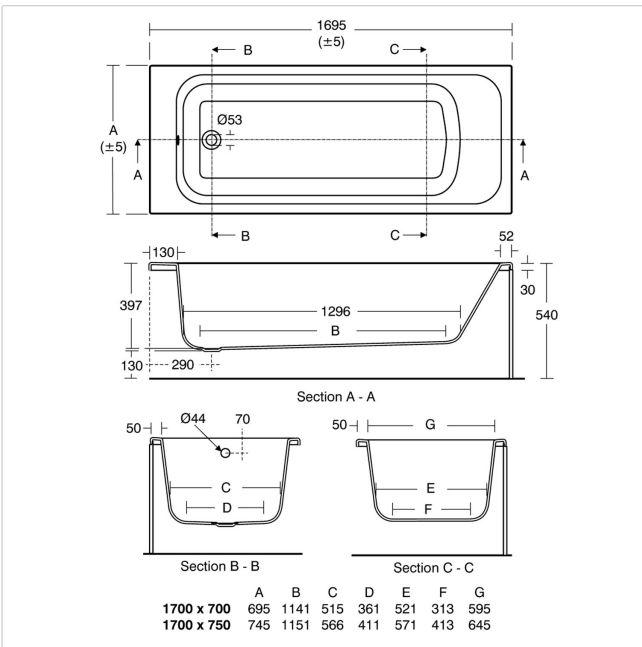

Softmood 170x70 Rectangular Bath

Illustrated

- T9927** Softmood 170 x 70 Idealform rectangular bath, no tapholes
- A4609** Attitude single lever one hole bath filler
- E3194** Unilux 170cm front panel
- E3169** Unilux 70cm end panel
- E5795** Waste 1½" bath pop-up waste and overflow components only
- E5800** Bath pop-up waste operating handle and cover only

Configuration options

- A5901** TMV Thermostatic mixing valve 22mm

Material

Idealform

Standards

Constructed to EN 198:2008. EN 14516

Weights

T9927	21.50KG
A4609	2.65KG
E3194	3.65KG
E3169	2.58KG
E5795	1.34KG
E5800	0.82KG

Capacity

207

Colours

White (01)

Frequently used applications

Hotels Residential

Accreditations

Water Label