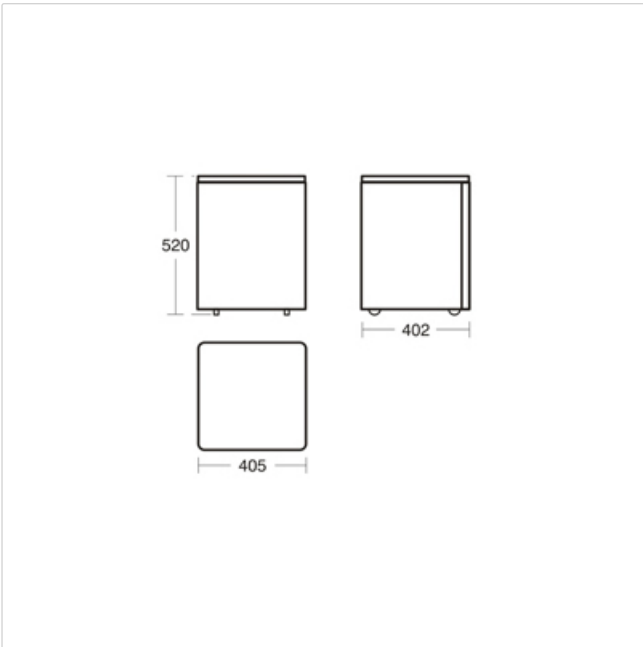

Frequently used applications

Hotels

Residential

Tel: 0870 122 8822
Fax: 0870 122 8282
Email: info@idealspec.co.uk
Web: www.idealspec.co.uk