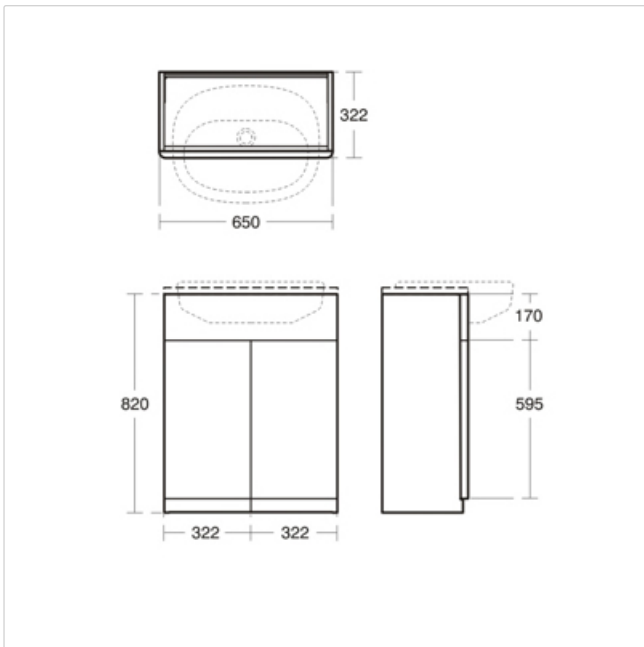

Colours

Gloss White (WG)
Gloss Light Grey (S4)
Light Brown (matt) (S5)
Walnut (S6)

Frequently used applications

Hotels Residential

Tel: 0870 122 8822
Fax: 0870 122 8282
Email: info@idealspec.co.uk
Web: www.idealspec.co.uk

Date created:09/03/2015