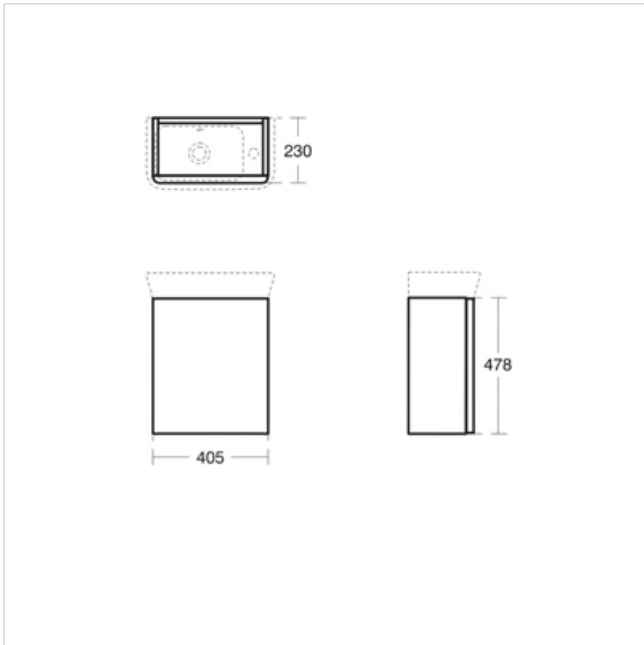

Colours

Gloss White (WG)
Gloss Light Grey (S4)
Light Brown (matt) (S5)
Walnut (S6)

Frequently used applications

Hotels Residential

Tel: 0870 122 8822
Fax: 0870 122 8282
Email: info@idealspec.co.uk
Web: www.idealspec.co.uk