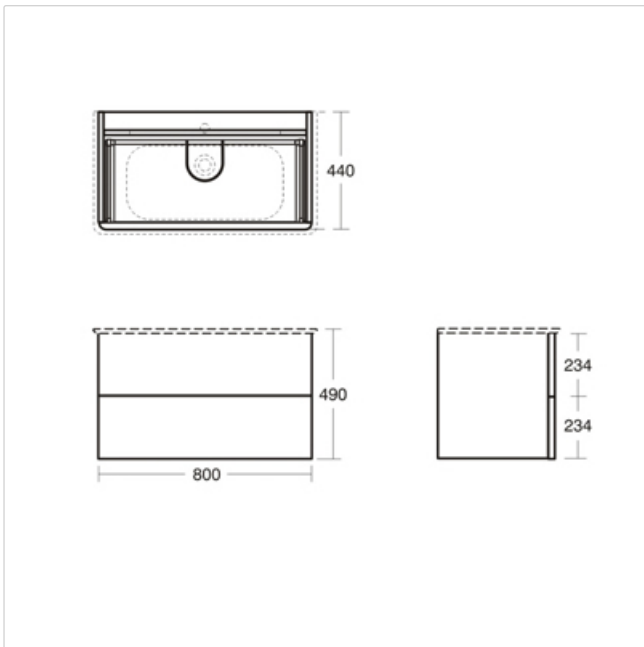

Frequently used applications

- Hotels
- Residential

Tel: 0870 122 8822
Fax: 0870 122 8282
Email: info@idealspec.co.uk
Web: www.idealspec.co.uk