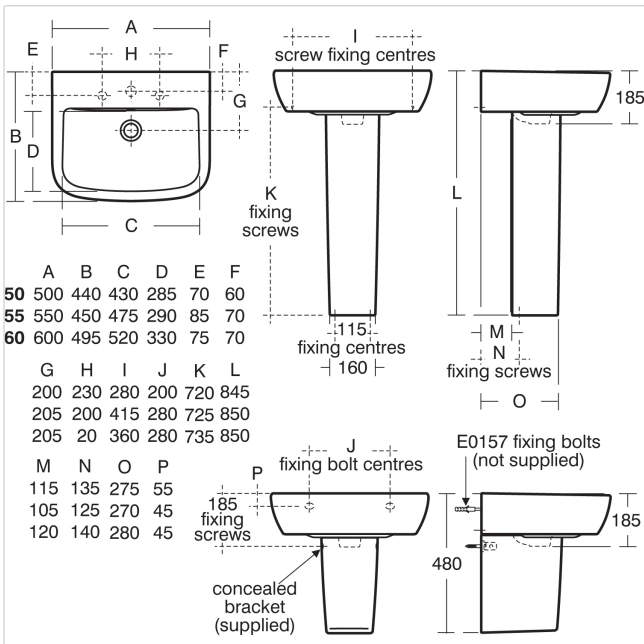

Designer

Robin Levien, RDI

Frequently used applications

- General Healthcare
- Hotels
- Office
- Public Building
- Pubs and Clubs
- Residential
- Student Accommodation

Accreditations

Water Label
WRAS

Tel: 0870 122 8822
Fax: 0870 122 8282
Email: info@idealspec.co.uk
Web: www.idealspec.co.uk

Date created: 29/04/2014