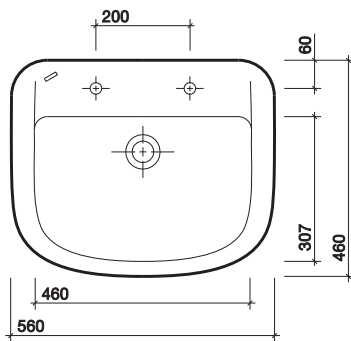

sola medical countertop

no overflow, no chainstay

Sola 560 x 460mm countertop with sola lever action taps

to specify/order:

Please use the eight character reference shown below.

washbasin

Countertop 560 x 460mm, no overflow,
no chainstay
2 tap holes

material

Vitreous china.

colour

White WH.

fixings

Self rimming basin sealed to unit with silicone building sealant (not provided. Template and instructions are provided with basin.

note

2 tap basin - 25mm holes.