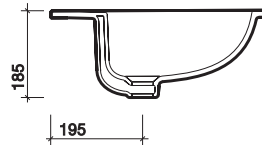

sola medical countertop

no overflow, no chainstay

Sola 560 x 460mm countertop with sola lever action taps

to specify/order:

Please use the eight character reference shown below.

washbasin

Countertop 560 x 460mm, no overflow,
no chainstay
2 tap holes

material

Vitreous china.

colour

White WH.

fixings

Self rimming basin sealed to unit with silicone building sealant (not provided. Template and instructions are provided with basin.

note

2 tap basin - 25mm holes.