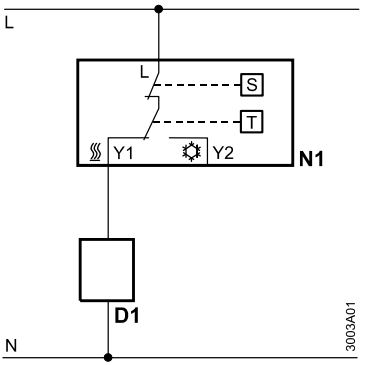

## RAA...

Dimensios in mm

## RAA11 / RAA21

RAA11 / RAA21 - Heating mode

RAA1 / RAA21 - Cooling mode

- D1 Zone valve or thermal valve for heating
- D2 Zone valve or thermal valve for cooling
- L Switching voltage  
AC 24...250V
- N1 Room thermostat
- Y1 Control output  
"Heating", AC 24...250V
- Y2 Control output  
"Cooling", AC 24...250V
- N Neutral
- T Thermostat element  
(gas-filled diaphragm)

## RAA31

RAA31 - Heating mode

RAA31 - Cooling mode

- D1 Zone valve or thermal valve for heating
- D2 Zone valve or thermal valve for cooling
- L Switching voltage  
AC 24...250V
- N1 Room thermostat
- S ON/OFF switch
- Y1 Control output  
"Heating", AC 24...250V
- Y2 Control output  
"Cooling", AC 24...250V
- N Neutral
- T Thermostat element  
(gas-filled diaphragm)