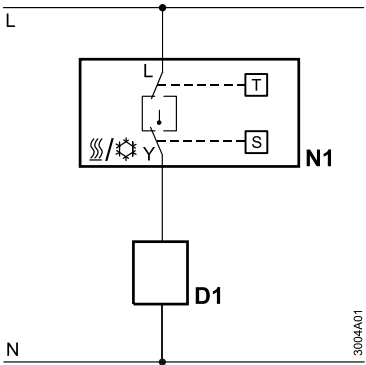

## RAA11 / RAA21

RAA11 / RAA21 - Heating mode

RAA1 / RAA21 - Cooling mode

- D1 Zone valve or thermal valve for heating
- D2 Zone valve or thermal valve for cooling
- L Switching voltage  
AC 24...250V
- N1 Room thermostat
- Y1 Control output  
"Heating", AC 24...250V
- Y2 Control output  
"Cooling", AC 24...250V
- N Neutral
- T Thermostat element  
(gas-filled diaphragm)

## RAA31

RAA31 - Heating mode

RAA31 - Cooling mode

- D1 Zone valve or thermal valve for heating
- D2 Zone valve or thermal valve for cooling
- L Switching voltage  
AC 24...250V
- N1 Room thermostat
- S ON/OFF switch
- Y1 Control output  
"Heating", AC 24...250V
- Y2 Control output  
"Cooling", AC 24...250V
- N Neutral
- T Thermostat element  
(gas-filled diaphragm)

## RAA41

- D1 Zone valve or thermal valve for heating
- L Switching voltage  
AC 24...250V
- N1 Room thermostat
- S Selector for Heating / OFF / Cooling
- Y Control output  
"Heating", AC 24...250V
- T Thermostat element  
(gas-filled diaphragm)