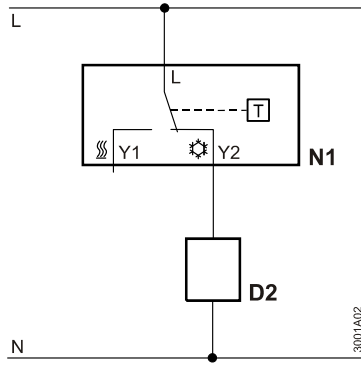

## RAA...

Dimensios in mm

## RAA11 / RAA21

RAA11 / RAA21 - Heating mode

RAA1 / RAA21 - Cooling mode

- D1 Zone valve or thermal valve for heating
- D2 Zone valve or thermal valve for cooling
- L Switching voltage  
AC 24...250V
- N1 Room thermostat
- Y1 Control output  
"Heating", AC 24...250V
- Y2 Control output  
"Cooling", AC 24...250V
- N Neutral
- T Thermostat element  
(gas-filled diaphragm)

## RAA31

RAA31 - Heating mode

RAA31 - Cooling mode

- D1 Zone valve or thermal valve for heating
- D2 Zone valve or thermal valve for cooling
- L Switching voltage  
AC 24...250V
- N1 Room thermostat
- S ON/OFF switch
- Y1 Control output  
"Heating", AC 24...250V
- Y2 Control output  
"Cooling", AC 24...250V
- N Neutral
- T Thermostat element  
(gas-filled diaphragm)