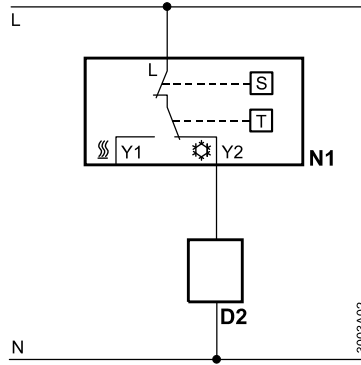

## RAA...

Dimensios in mm

## RAA11 / RAA21

RAA11 / RAA21 - Heating mode

RAA1 / RAA21 - Cooling mode

- D1 Zone valve or thermal valve for heating
- D2 Zone valve or thermal valve for cooling
- L Switching voltage  
AC 24...250V
- N1 Room thermostat
- Y1 Control output  
"Heating", AC 24...250V
- Y2 Control output  
"Cooling", AC 24...250V
- N Neutral
- T Thermostat element  
(gas-filled diaphragm)

## RAA31

RAA31 - Heating mode

RAA31 - Cooling mode

- D1 Zone valve or thermal valve for heating
- D2 Zone valve or thermal valve for cooling
- L Switching voltage  
AC 24...250V
- N1 Room thermostat
- S ON/OFF switch
- Y1 Control output  
"Heating", AC 24...250V
- Y2 Control output  
"Cooling", AC 24...250V
- N Neutral
- T Thermostat element  
(gas-filled diaphragm)

## RAA41

- D1 Zone valve or thermal valve for heating
- L Switching voltage  
AC 24...250V
- N1 Room thermostat
- S Selector for Heating / OFF / Cooling
- Y Control output  
"Heating", AC 24...250V
- T Thermostat element  
(gas-filled diaphragm)