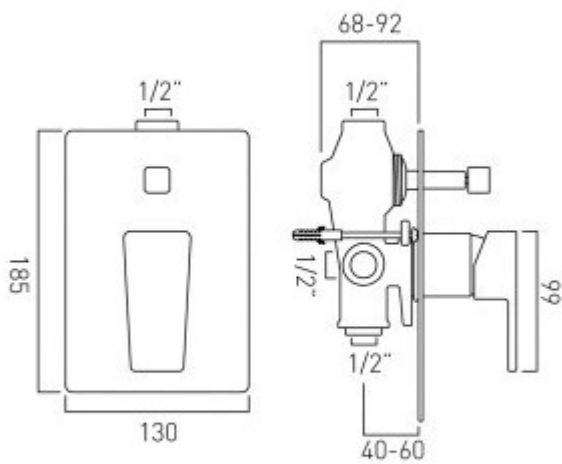

**technical drawing**

**description:**

ted  
ceramic cartridge CAR-K40A  
2 x 1/2" female inlets  
2 x 1/2" female outlets  
min-max wall mount 68-92mm  
optimum installation depth 80mm

**finishes:**

chrome